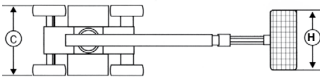

BOOMS - DIESEL

3 4 Z 4WD

Working Height	12.4m
Platform Height	10.6m
Horizontal Outreach	6.8m
Up and Over Height	4.6m
Platform Capacity	227kg
Platform Rotator	160°
A Stowed Height	2m
B Stowed Length	5.7m
C Overall Width	1.78m
F Wheelbase	1.88m
G Ground Clearance	17cm
H Platform Size	1.42m x .76m
Gradeability 4WD	45°
Motive Power	Diesel
Gross Vehicle Weight (Approx)	4854kg