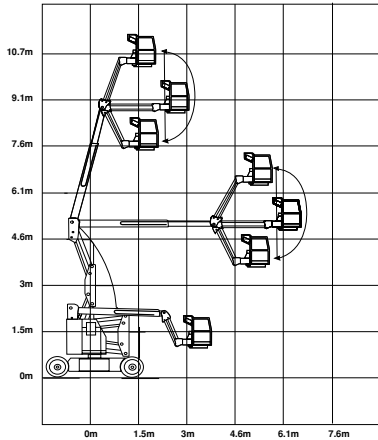

BOOMS - DIESEL

3 4 Z 4WD

Working Height	12.4m
Platform Height	10.6m
Horizontal Outreach	6.8m
Up and Over Height	4.6m
Platform Capacity	227kg
Platform Rotator	160°
A Stowed Height	2m
B Stowed Length	5.7m
C Overall Width	1.78m
F Wheelbase	1.88m
G Ground Clearance	17cm
H Platform Size	1.42m x .76m
Gradeability 4WD	45°
Motive Power	Diesel
Gross Vehicle Weight (Approx)	4854kg