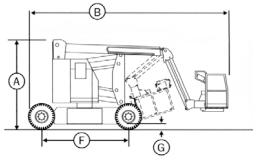

BOOMS - DIESEL

3 4 Z 4WD

Working Height	12.4m
Platform Height	10.6m
Horizontal Outreach	6.8m
Up and Over Height	4.6m
Platform Capacity	227kg
Platform Rotator	160°
A Stowed Height	2m
B Stowed Length	5.7m
C Overall Width	1.78m
F Wheelbase	1.88m
G Ground Clearance	17cm
H Platform Size	1.42m x .76m
Gradeability 4WD	45°
Motive Power	Diesel
Gross Vehicle Weight (Approx)	4854kg