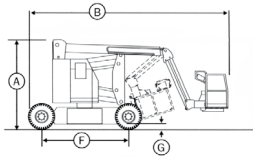

BOOMS - DIESEL

3 4 Z 4 WD

Working Height	12.4m
Platform Height	10.6m
Horizontal Outreach	6.8m
Up and Over Height	4.6m
Platform Capacity	227kg
Platform Rotator	160°
A Stowed Height	2m
B Stowed Length	5.7m
C Overall Width	1.78m
F Wheelbase	1.88m
G Ground Clearance	17cm
H Platform Size	1.42m x .76m
Gradeability 4WD	45°
Motive Power	Diesel
Gross Vehicle Weight (Approx)	4854kg