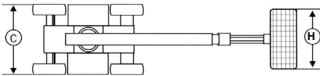

BOOMS - DIESEL

3 4 Z 4 WD

Working Height	12.4m
Platform Height	10.6m
Horizontal Outreach	6.8m
Up and Over Height	4.6m
Platform Capacity	227kg
Platform Rotator	160°
A Stowed Height	2m
B Stowed Length	5.7m
C Overall Width	1.78m
F Wheelbase	1.88m
G Ground Clearance	17cm
H Platform Size	1.42m x .76m
Gradeability 4WD	45°
Motive Power	Diesel
Gross Vehicle Weight (Approx)	4854kg