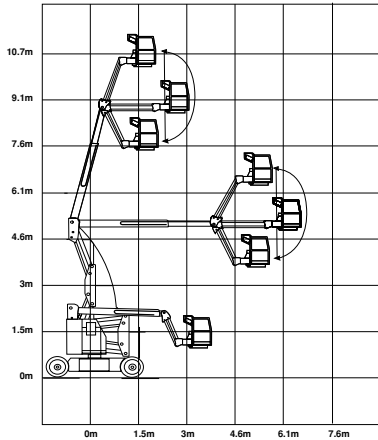

BOOMS - DIESEL

3 4 Z 4 WD

Working Height	12.4m
Platform Height	10.6m
Horizontal Outreach	6.8m
Up and Over Height	4.6m
Platform Capacity	227kg
Platform Rotator	160°
A Stowed Height	2m
B Stowed Length	5.7m
C Overall Width	1.78m
F Wheelbase	1.88m
G Ground Clearance	17cm
H Platform Size	1.42m x .76m
Gradeability 4WD	45°
Motive Power	Diesel
Gross Vehicle Weight (Approx)	4854kg