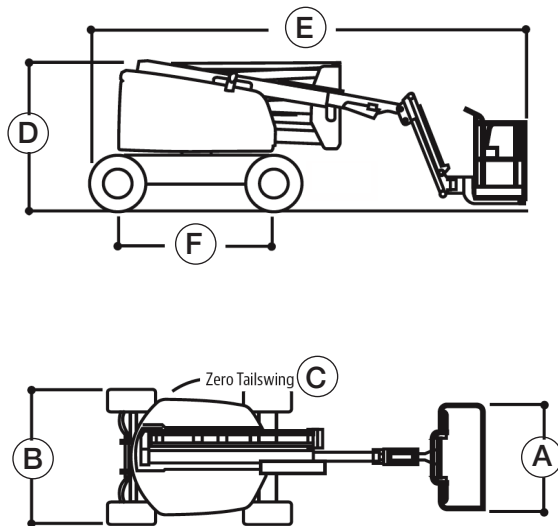

## 520AJ 4WD

Working Height	18.00m
Platform Height	16.00m
Horizontal Outreach	10.00m
Swing	355 Degrees Non-Continuous
Platform Capacity	250kg
Platform Rotator	180 Degrees Hydraulic
Jib - Overall Length	1.24m
A Platform Size	0.76m x 1.83m
B Overall Width	2.35m
C Tailswing	0.00m
D Stowed Height	2.37m
E Stowed Length	7.77m
F Wheelbase	2.36m
Motive Power	Diesel
Gross vehicle Weight (Approx)	7820 kg