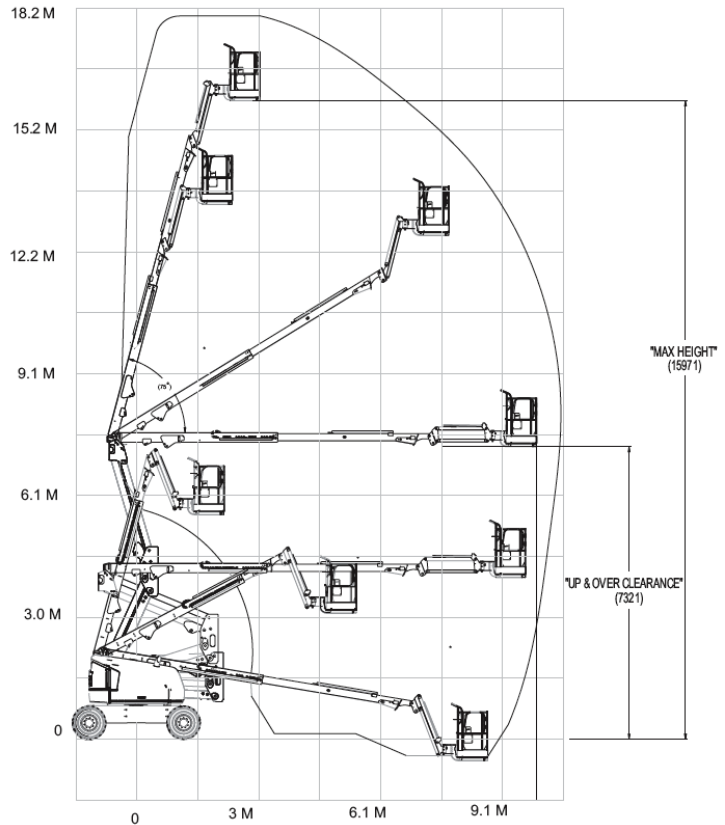

## 520AJ 4WD

Working Height	18.00m
Platform Height	16.00m
Horizontal Outreach	10.00m
Swing	355 Degrees Non-Continuous
Platform Capacity	250kg
Platform Rotator	180 Degrees Hydraulic
Jib - Overall Length	1.24m
A Platform Size	0.76m x 1.83m
B Overall Width	2.35m
C Tailswing	0.00m
D Stowed Height	2.37m
E Stowed Length	7.77m
F Wheelbase	2.36m
Motive Power	Diesel
Gross vehicle Weight (Approx)	7820 kg