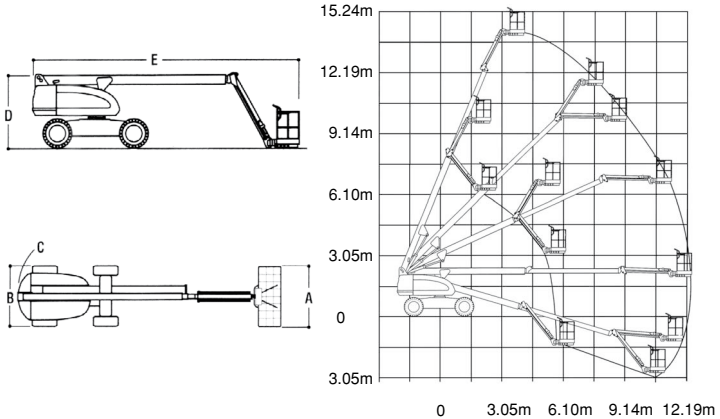

## 460SJ 4WD

Working Height	.....	.15.80m
Platform Height	.....	.14.02m
Horizontal Outreach	.....	.12.34m
Swing	.....	.360 Degrees Continuous
Platform Capacity-Unrestricted	.....	.230kg
Platform Rotator	.....	.180 Degrees Hydraulic
Jib - Overall Length	.....	.1.83m
A Platform Size	.....	.0.91m x 2.45m
B Overall Width	.....	.2.34m
C Tailswing	.....	.0.86m
D Stowed Height	.....	.2.39m
E Stowed Length	.....	.8.84m
Motive Power	.....	.Diesel
Gross Vehicle Weight (Approx)	.....	.8000kg